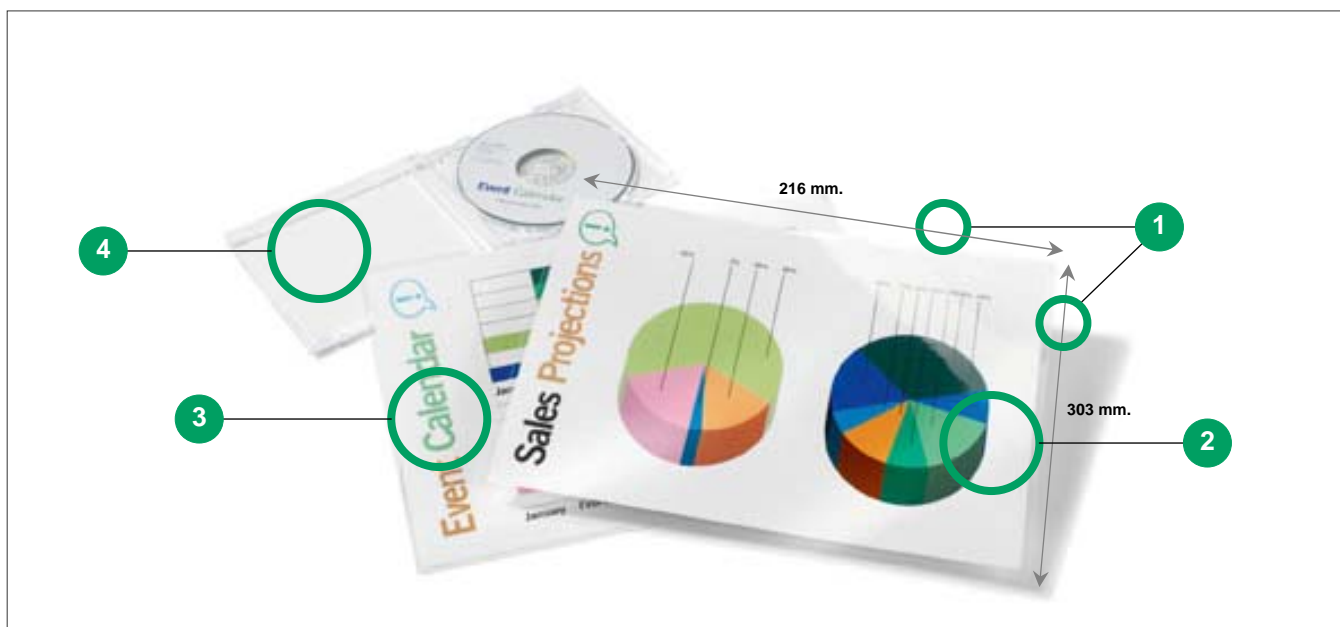

GBC Document™ Pouch

Protect heavily handled daily reference documents/pages with a tough glass-clear laminate that adheres to both sizes of printed matter

- High Gloss Finish
- 75,150, 160, 200, 250, 350, 360 and 500 Micron Weight options (total thicknesses)
- 25, 50, 100 or 200 pack options
- Usable with all Standard A4 pouch Laminators that have a Lamination width* of at least 230mm
- Super-Flat, Wrinkle and Warp free.
- Carrier-free operation

* Lamination Width is the maximum insert width

Features & Benefits

- 1 Size of 216 x 303mm (Oversize A4)**
 - Designed to perfectly 'encapsulate' standard A4 paper with extra space for error and easy paper alignment. Totally water-resistant
- 2 High Gloss Finish**
 - Enhances and deepens printed colours
- 3 Long Lasting**
 - Laminated articles will easily last a year depending upon environmental conditions and gauge of laminate
- 4 Adaptable to paper size**
 - Laminates can be easily trimmed to adapt to non-standard sizes and shapes